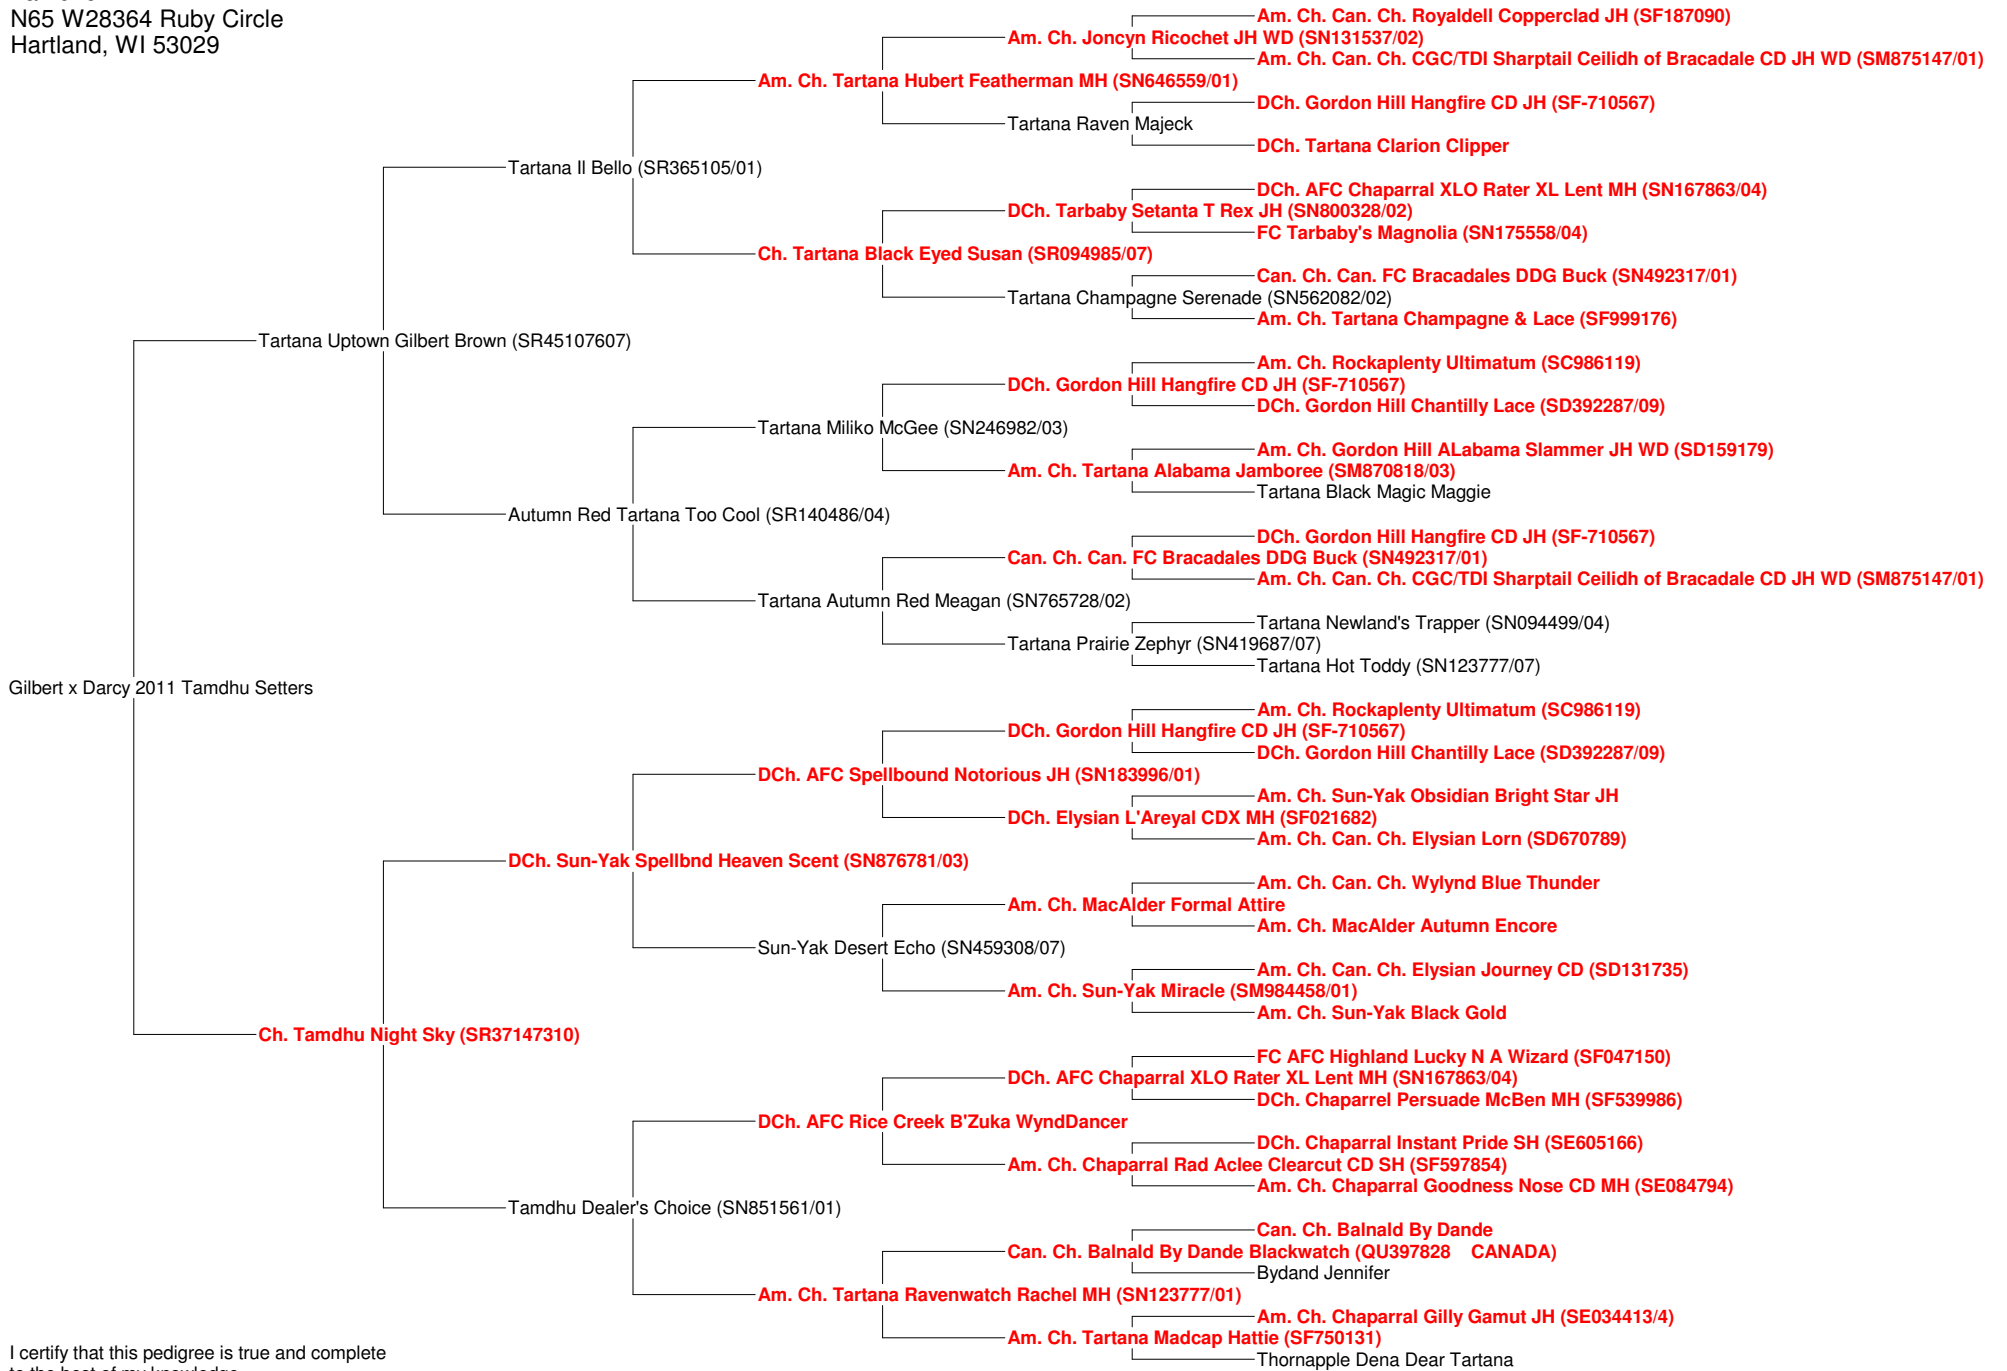

# Pedigree for Gilbert x Darcy 2011 Tamdhu Setters

Connie Rhoden  
Tamdhu  
N65 W28364 Ruby Circle  
Hartland, WI 53029

I certify that this pedigree is true and complete to the best of my knowledge

Date: \_\_\_\_\_